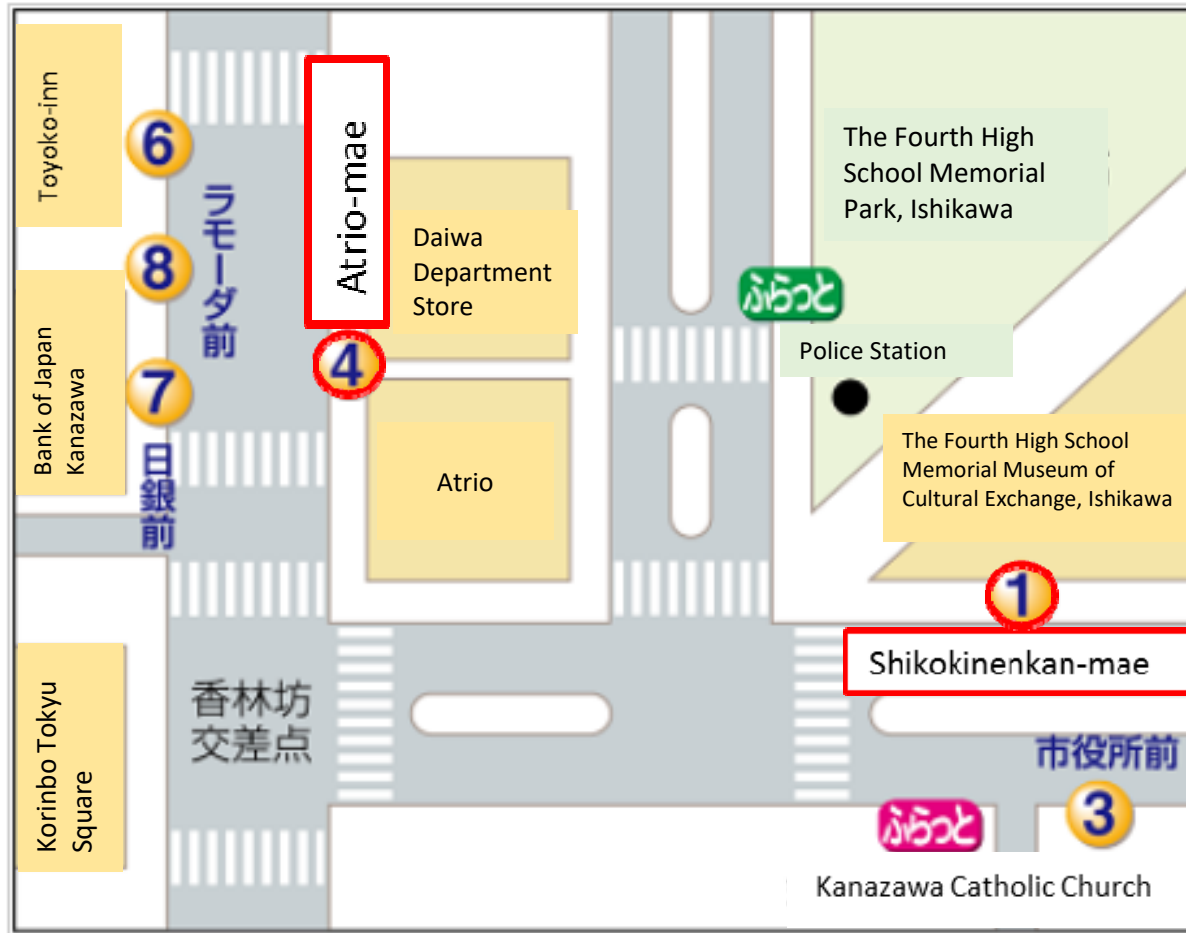

## 2-1. Korinbo to Kanazawa University

\*Bus Number 93, 94 and 97 can be taken from either bus stop [1] or [4] near the Korinbo intersection.

\*Bus Number 96 can only be taken from bus stop [1] near the Korinbo intersection.

2-1. Korinbo to Kanazawa University

Weekday Schedule	
Bus Stop	Korinbo
Bus Number	93, 94, 96, 97
Direction	Kanazawa University
5	
6	
7	16 43 44 51
8	02 03 17 23 37 42 52
9	04 17 30 32 42 53 57
10	02 20 32 50
11	02 25 32 43 57
12	15 22
13	05 17 27 38 57*
14	02 08 40
15	02 27 32 54
16	02 22 47 57
17	42 48
18	02 26 37 42 51
19	23 30 35
20	35
21	
22	
23	
24	
25	
Note	Bus times with an astric (*) indicate buses that do not run when university lectures are not being held.

Saturday Schedule	
Bus Stop	Korinbo
Bus Number	93, 94, 96
Direction	Kanazawa University
5	
6	
7	36 43
8	01 41 43
9	22 33
10	02 33 47
11	12 33
12	02 03 43
13	02 43 52
14	28 42
15	13 32 53
16	43
17	02 28
18	02 03
19	02
20	00
21	00
22	
23	
24	
25	
Note	