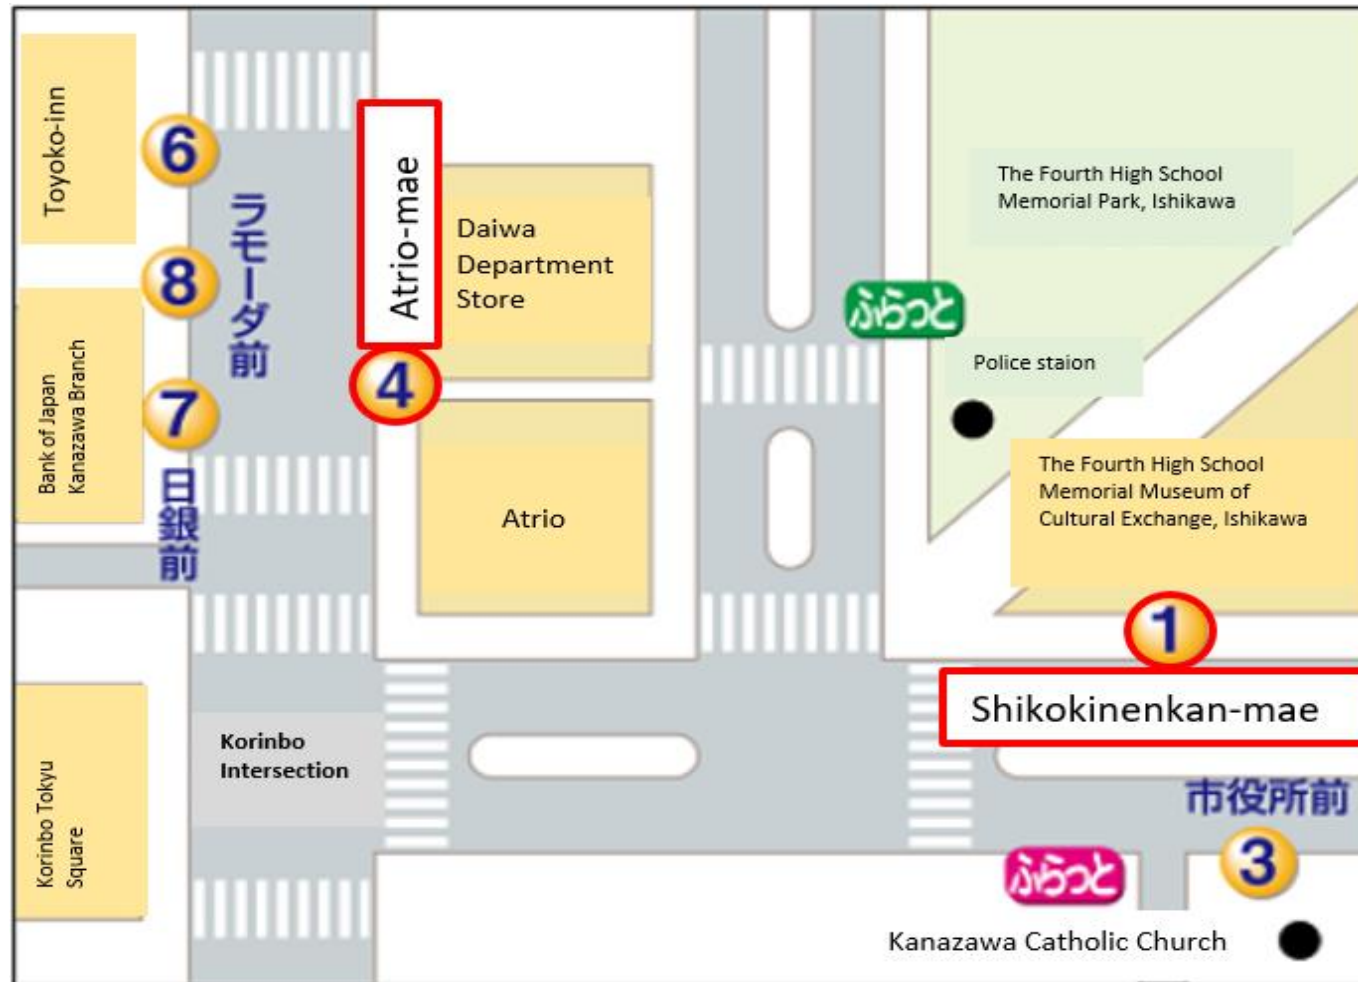

2-1. Korinbo to Kanazawa University

*Bus Number 93, 94 and 97 can be taken from either bus stop [1] or [4] near the Korinbo intersection.

*Bus Number 96 can only be taken from bus stop [1] near the Korinbo intersection.

2-1. Korinbo to Kanazawa University

Weekday Schedule	
Bus Stop	Korinbo
Bus Number	93, 94, 96, 97
Direction	Kanazawa University
5	
6	
7	17 35 40 51
8	00 02 17 20 37 40 52 59
9	17 29 32 42 54 57
10	02 19 32 49
11	02 24 32 49 57
12	22 24 54
13	17 27 57*
14	12 39 54
15	02 22 27 32 53
16	02 22 47 55
17	25 42
18	02 47 50
19	17 18 32
20	23
21	
22	
23	
24	
25	
Note	Bus times with an astric (*) indicate buses that do not run when university lectures are not being held.

Saturday Schedule	
Bus Stop	Korinbo
Bus Number	93, 94, 96, 97
Direction	Kanazawa University
5	
6	
7	35 42
8	02 42
9	22 32
10	02 32 47
11	12 32
12	02 42
13	02 32 52
14	32 42
15	12 32
16	02 42
17	02 22
18	02
19	02
20	00
21	00
22	
23	
24	
25	
Note	